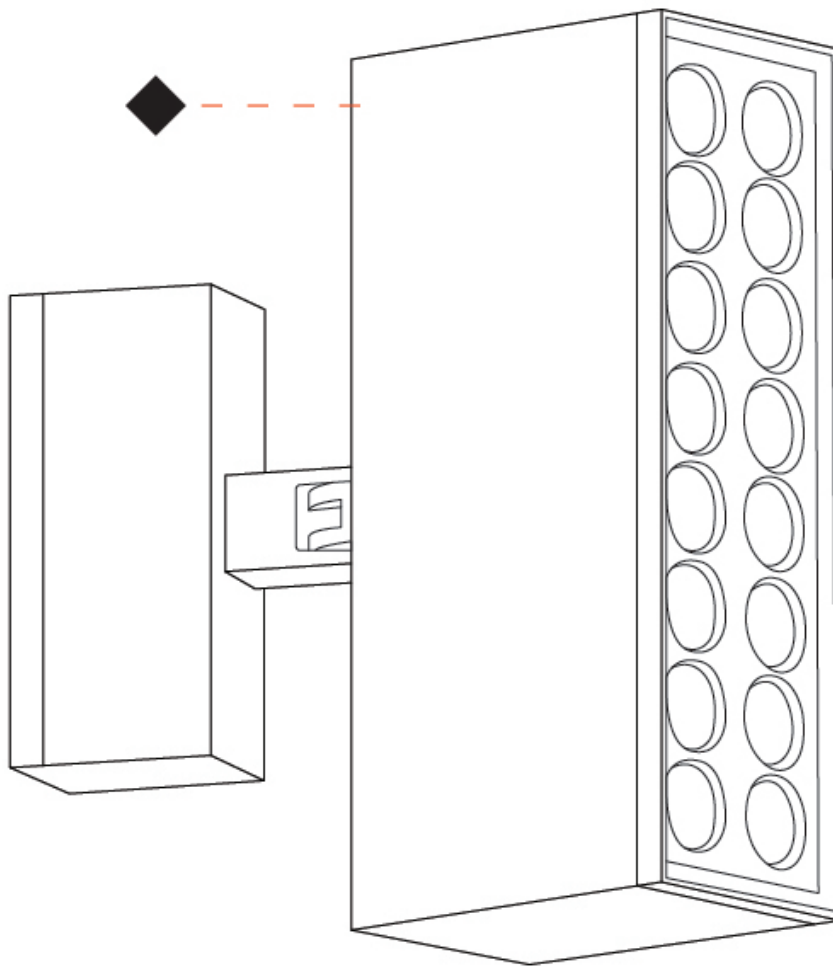

TARGET POST

E9B289-

PROJECT	_____
TYPE	_____
SPECIFIER	_____
QUANTITY	_____
DATE	_____

E