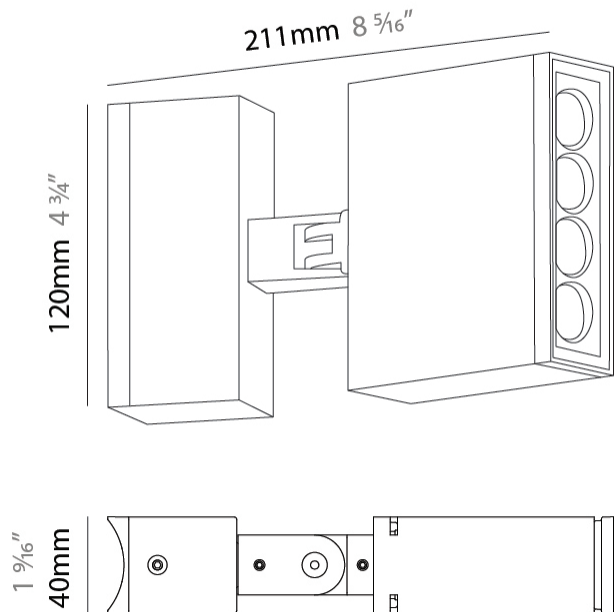

base number
Color   Finish   Lens
Temperature   Options   Options

1. To build a product code in our configurator select the specify button on the base model # product page
2. To build a manual product code on this datasheet choose from the options listed below in blue font and add the suffix to the base model #

GENERAL

Series: Target
Brand: Platek
Division: Exterior
Mounting Type: Post
Mounting Location: Above Ground
Subcategory: Bollard

PHYSICAL

Shape: Rectangle
Length (mm): 120
Length (in): 4 ³/₄
Width (mm): 40
Width (in): 1 ⁹/₁₆
Height (mm): 211
Height (in): 8 ⁵/₁₆
Light Distribution: Adjustable / Direct
Screws: A4 stainless steel
Diffuser: Clear tempered glass
Fixture Finish: [BLK](#) / [WHI](#) / [GRY](#) / [COR](#) / [ANT](#) / [BRZ](#)
Fixture Material: Aluminum Die Cast

ELECTRICAL

Lamp Type: LED
Input Wattage (W): 10
Total Output Wattage (W): 8
Dimming: Non-Dimmable
Driver Included: Yes
Driver Location: Integrated
Driver Type: Constant Current - 120Vac
Driver Class: Class 2
Input Voltage (V): 120 - 277
Constant Current (MA): 700
Upon Request: Integral: Phase dimming 120Vac / Non-dimming 120/277Vac / Remote: 0-10Vdc dimming

LED

Number of LEDs: 4
Color Temperature (°K): [2700](#) / [3000](#) / [4000](#)
Max. Delivered Lumen (lm): Max 775
CRI: >80 CRI
Lamp Life (hrs): 60000

OPTICAL

Optic°: [9](#) / [24](#) / [48](#) / [ELL](#)
Adjustability: Rotational 330°; Tilt 90°

RATINGS AND CERTIFICATIONS

Certified By: Certified for North American Standards
IP rating: IP66
IK Rating: IK08