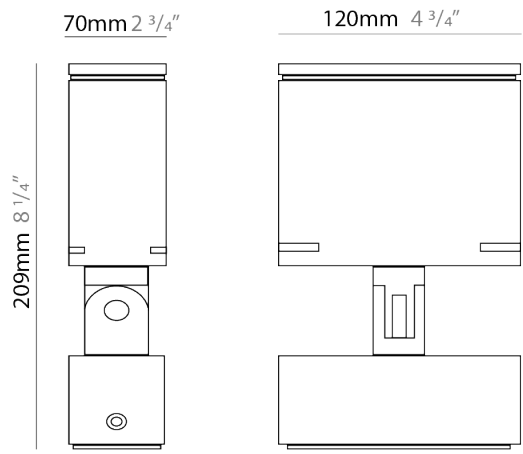

1. To build a product code in our configurator select the specify button on the base model # product page
2. To build a manual product code on this datasheet choose from the options listed below in blue font and add the suffix to the base model #

GENERAL

Series: Target
Brand: Platek
Division: Exterior
Mounting Type: Surface
Mounting Location: Above Ground
Subcategory: Flood

PHYSICAL

Shape: Rectangle
Length (mm): 120
Length (in): 4 3/4
Width (mm): 70
Width (in): 2 3/4
Height (mm): 213
Height (in): 8 3/8
Light Distribution: Adjustable / Direct
Screws: A4 stainless steel
Diffuser: Clear tempered glass
Fixture Finish: BLK / WHI / GRV / COR / ANT / BRZ
Fixture Material: Aluminum Die Cast

ELECTRICAL

Lamp Type: LED
Input Wattage (W): 20
Total Output Wattage (W): 16
Dimming: Non-Dimmable
Driver Included: Yes
Driver Location: Integrated
Driver Type: Constant Current - 120Vac
Driver Class: Class 2
Input Voltage (V): 120 - 277
Constant Current (mA): 700
Upon Request: Integral: Phase dimming 120Vac / Non-dimming 120/277Vac / Remote: 0-10Vdc dimming

LED

Number of LEDs: 8
Color Temperature (°K): 3000 / 4000
Max. Delivered Lumen (lm): 1615 / 1680
Nominal Lumen (lm): 2000 / 2080
CRI: >80 CRI
Lamp Life (hrs): 60000

OPTICAL

Optic°: 9 / 24 / 48 / ELL
Adjustability: Rotational 330°; Tilt 90°

RATINGS AND CERTIFICATIONS

Certified By: Certified for North American Standards
IP rating: IP66
IK Rating: IK08
Bug Rating: B2 U0 G0