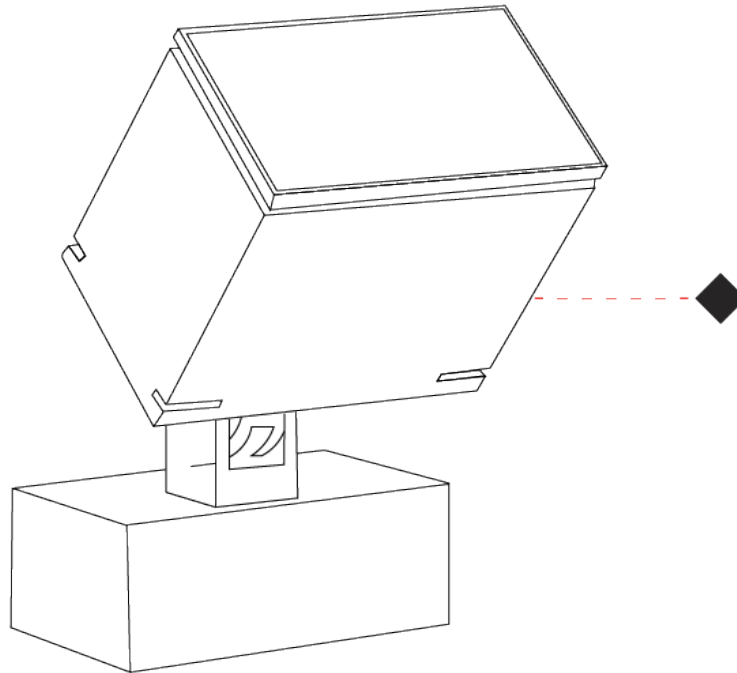

TARGET SURFACE

E9F233-

PROJECT

TYPE

SPECIFIER

QUANTITY

DATE

E