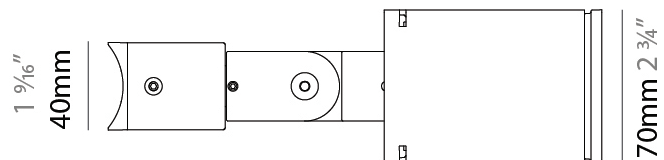

base number   Color   Finish   Lens
Temperature   Options   Options

1. To build a product code in our configurator select the specify button on the base model # product page
2. To build a manual product code on this datasheet choose from the options listed below in blue font and add the suffix to the base model #

GENERAL

Series: Target
Brand: Platek
Division: Exterior
Mounting Type: Post
Mounting Location: Above Ground
Subcategory: Bollard

PHYSICAL

Shape: Rectangle
Length (mm): 120
Length (in): 4 ³/₄
Width (mm): 40
Width (in): 1 ⁹/₁₆
Height (mm): 211
Height (in): 8 ⁵/₁₆
Light Distribution: Adjustable / Direct
Screws: A4 stainless steel
Diffuser: Clear tempered glass
Fixture Finish: [BLK / WHI / GRY / COR / ANT / BRZ](#)
Fixture Material: Aluminum Die Cast

ELECTRICAL

Lamp Type: LED
Input Wattage (W): 20
Total Output Wattage (W): 16
Dimming: Non-Dimmable
Driver Included: Yes
Driver Location: Integrated
Driver Type: Constant Current - 120Vac
Driver Class: Class 2
Input Voltage (V): 120 - 277
Constant Current (MA): 700
Upon Request: Integral: Phase dimming 120Vac / Non-dimming 120/277Vac / Remote: 0-10Vdc dimming

LED

Number of LEDs: 8
Color Temperature (°K): [2700 / 3000 / 4000](#)
Max. Delivered Lumen (lm): Max 1615
CRI: >80 CRI
Lamp Life (hrs): 60000

OPTICAL

Optic°: [9 / 24 / 48 / ELL](#)
Adjustability: Rotational 330°; Tilt 90°

RATINGS AND CERTIFICATIONS

Certified By: Certified for North American Standards
IP rating: IP66
IK Rating: IK08