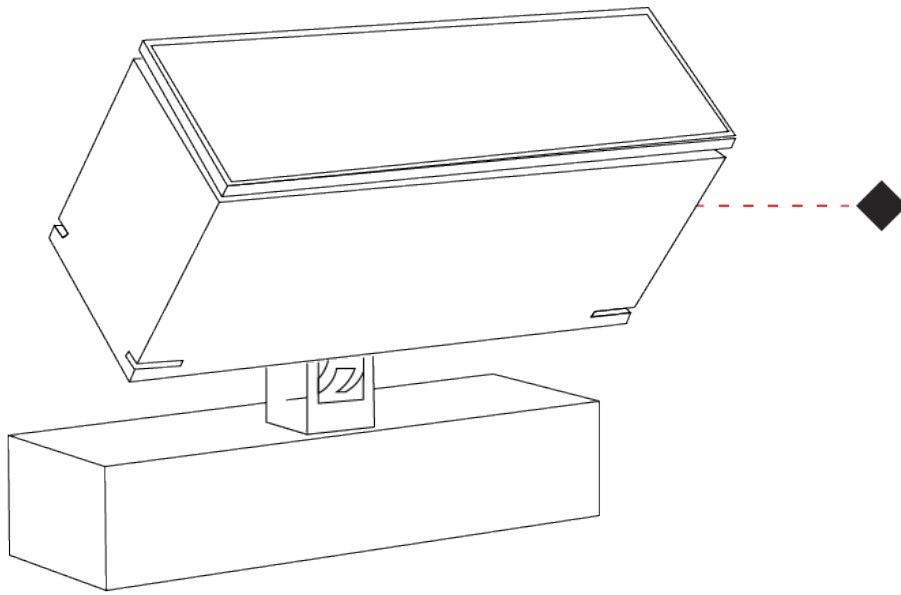

TARGET SURFACE

E9F320-

PROJECT	_____
TYPE	_____
SPECIFIER	_____
QUANTITY	_____
DATE	_____